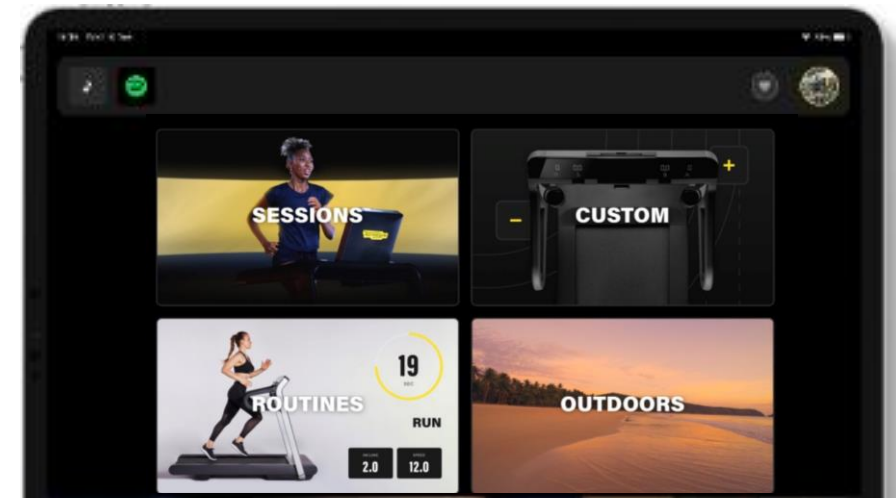

TECHNOGYM LIVE on MYRUN

Tablet compatibility