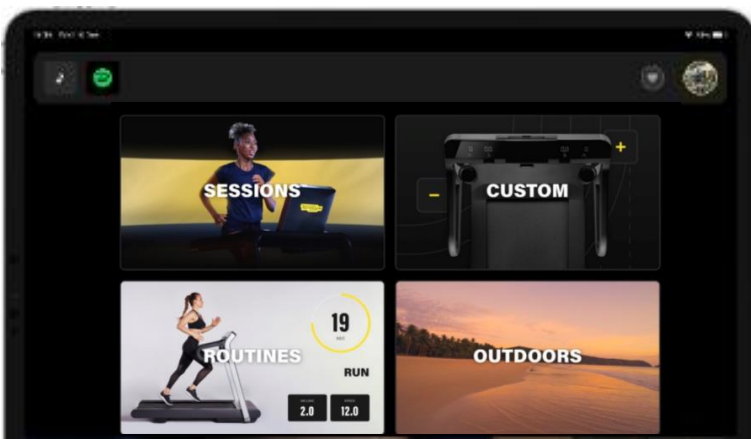

TECHNOGYM LIVE on MYRUN

Tablet compatibility

Apple tablets

iPad	Release date	Final supported OS	Support ended	Technogym LIVE for MyRun Compatibility
iPad (1st generation)	April 3, 2010	iOS 5.1.1	September 18, 2012	NO
iPad 2	March 11, 2011	iOS 9.3.6	September 12, 2016	NO
iPad (3rd generation)	March 16, 2012	iOS 9.3.6	September 12, 2016	NO
iPad Mini	November 2, 2012	iOS 9.3.6	September 12, 2016	NO
iPad (4th generation)	November 12, 2012	iOS 10.3.4	September 18, 2017	NO
iPad Air	November 1, 2013	iOS 12.4.8	September 24, 2019	NO
iPad Mini 2	November 12, 2013	iOS 12.4.8	September 24, 2019	YES
iPad Mini 3	October 22, 2014	iOS 12.4.8	September 24, 2019	YES
iPad Air 2	October 22, 2014	latest iPadOS	(current)	YES
iPad Mini 4	September 9, 2015	latest iPadOS	(current)	YES
iPad Pro (1st, 12.9")	November 11, 2015	latest iPadOS	(current)	NO*
iPad Pro (1st, 9.7")	March 31, 2016	latest iPadOS	(current)	YES
iPad (5th generation)	March 24, 2017	latest iPadOS	(current)	YES
iPad Pro (2nd, 10.5"/12.9")	June 13, 2017	latest iPadOS	(current)	NO*
iPad (6th generation)	March 27, 2018	latest iPadOS	(current)	YES
iPad Pro (3rd, 11"/12.9")	October 30, 2018	latest iPadOS	(current)	YES**
iPad Air (3rd generation)	March 18, 2019	latest iPadOS	(current)	YES
iPad Mini (5th generation)	March 18, 2019	latest iPadOS	(current)	YES
iPad (7th generation)	September 25, 2019	latest iPadOS	(current)	YES
iPad Pro (4th, 11"/12.9")	March 25, 2020	latest iPadOS	(current)	YES**
iPad (8th generation)	September 18, 2020	latest iPadOS	(current)	YES
iPad Air (4th generation)	October 23, 2020	latest iPadOS	(current)	YES

*12.9" versions of these devices are too big for MyRun iPad socket (not sold anymore)

**These devices may cover the digits on the LCD console in the lower tablet position

Android tablets

Devices with

- **Android 6.0** or higher
- **Bluetooth** technology **4.0** or higher
- **Playstore** compatibility (no Huawei devices)